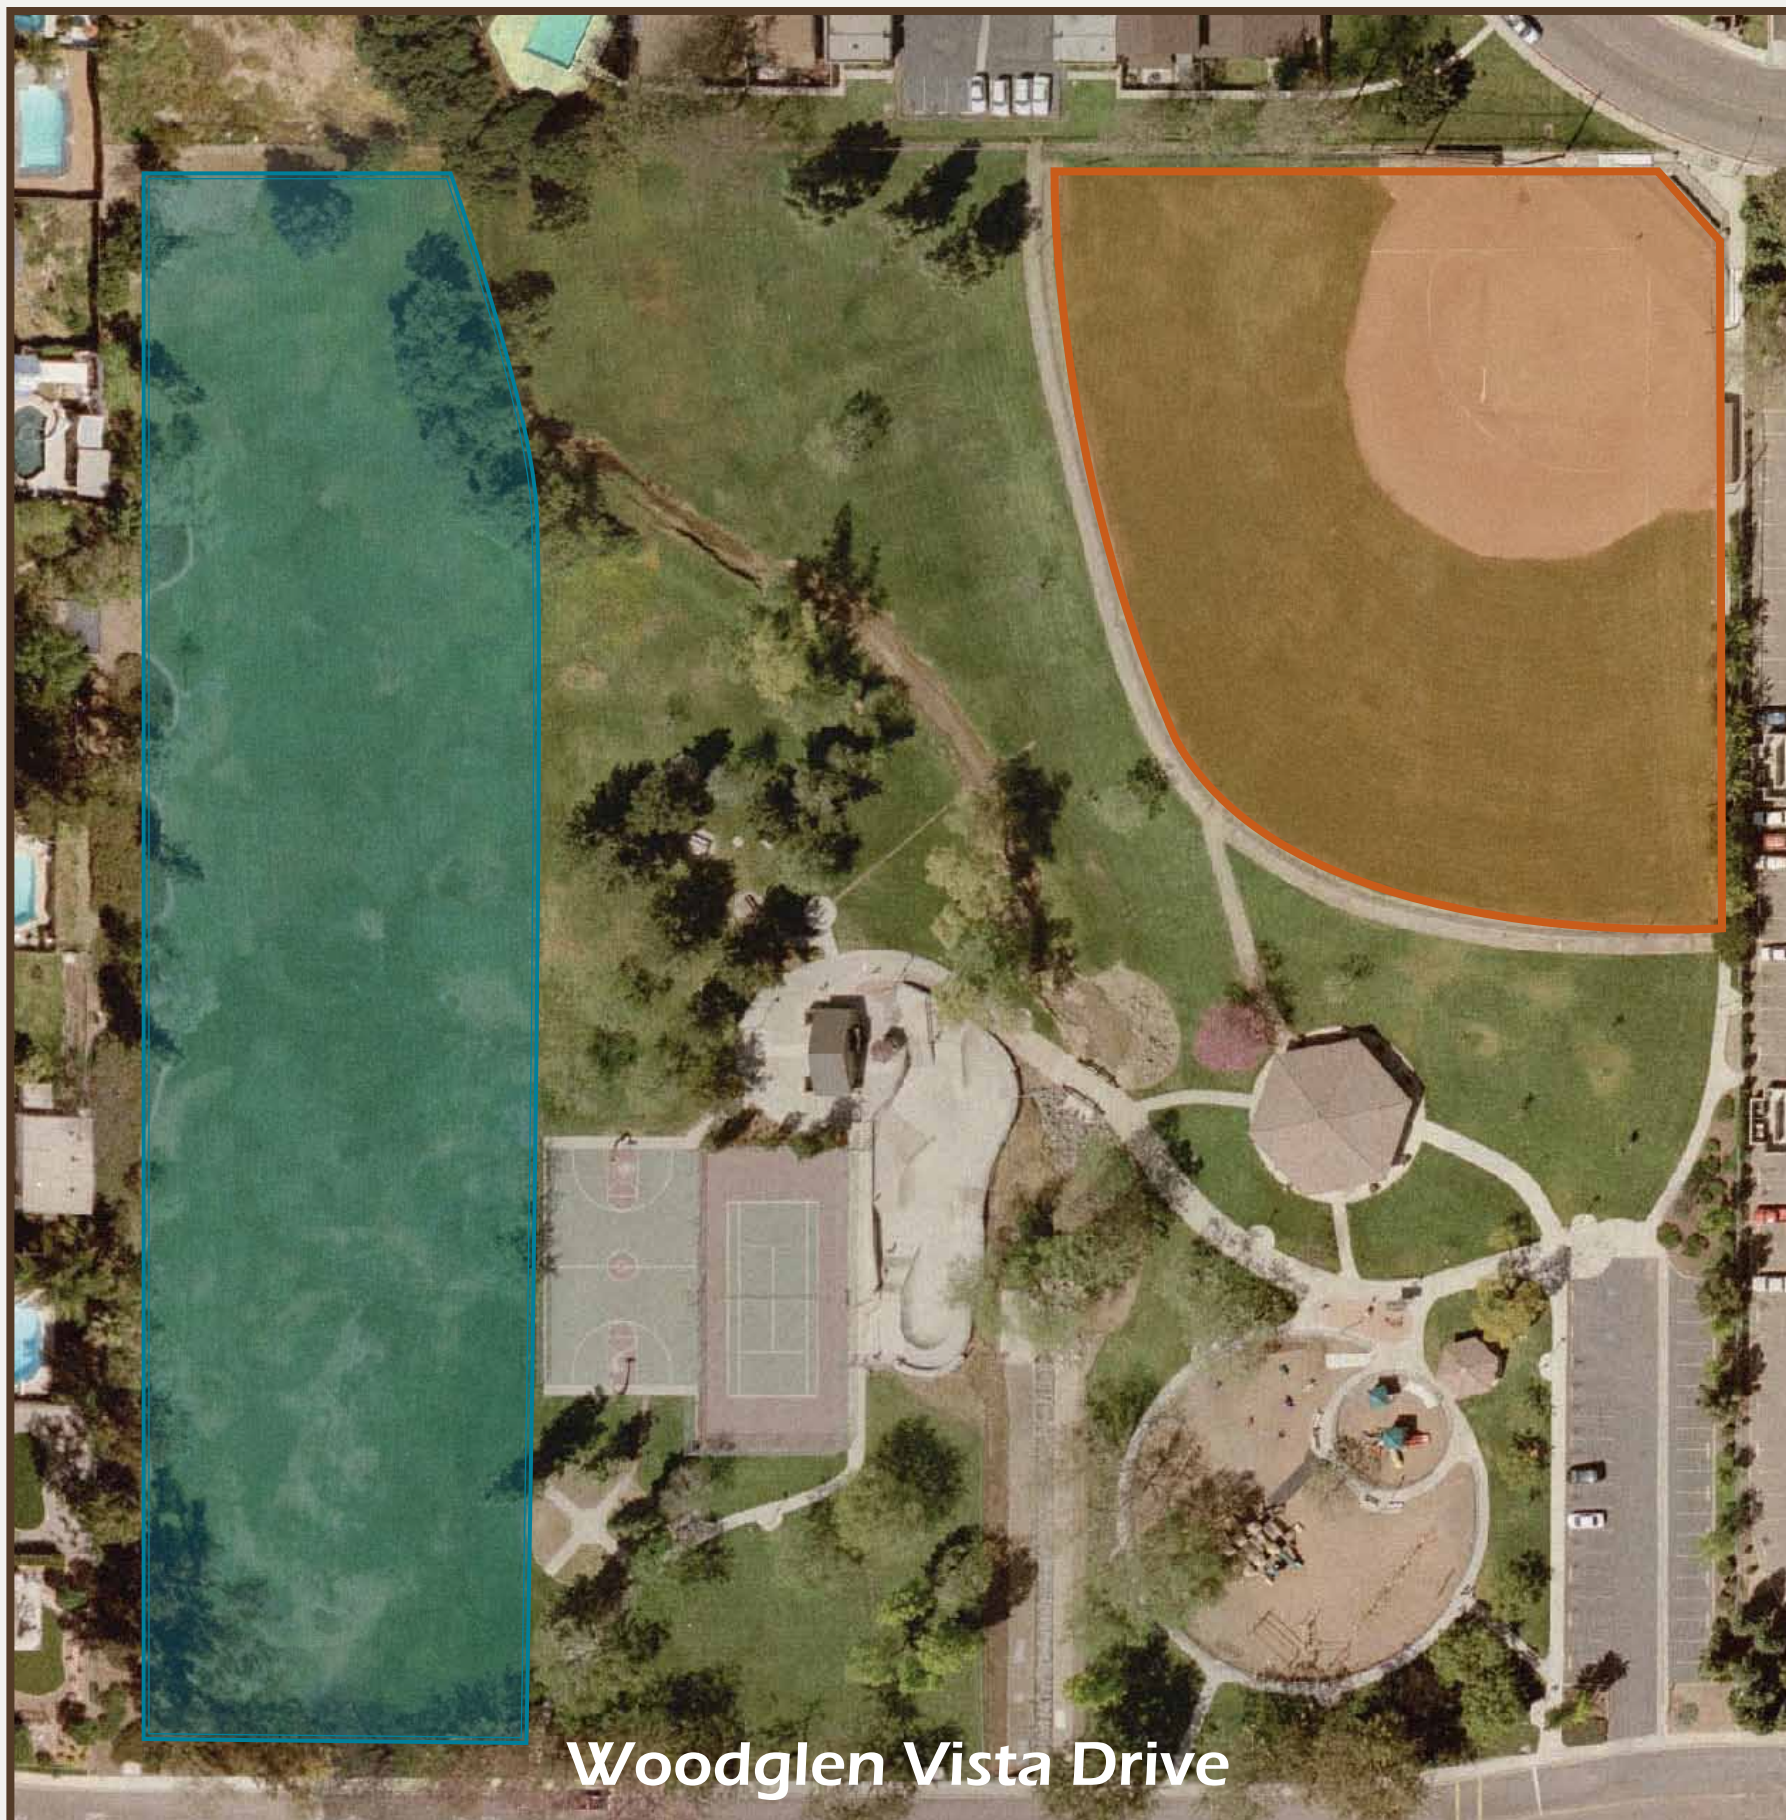

Off-leash DOGS ARE PERMITTED IN THIS AREA ONLY DURING DESIGNATED TIMES.

January 1 to August 15:
Multipurpose Field is open
for off-leash use.

August 16 to December 31:
Ball Field is open for off-leash
use.

**DOGS MUST BE ON A LEASH AT ALL TIMES
EXCEPT IN THE OFF-LEASH AREA.**